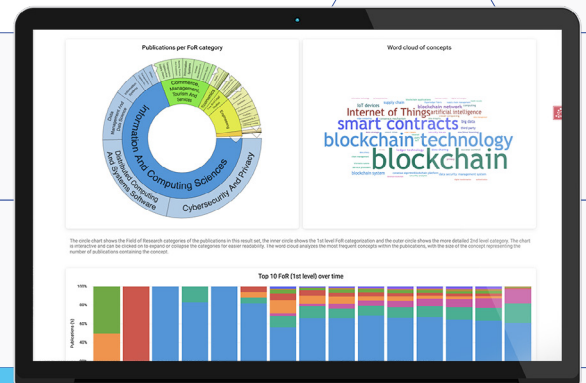

Get a clear understanding of a research landscape at a glance

To make strategic research decisions, you need to understand the current research landscape. However, that usually means running multiple searches and analyzing mountains of data – and that can be a long and daunting task.

Making the process quick and simple, Dimensions lets you create your own customized landscape analysis dashboards, explore complex insights with ease and make better strategic decisions.

Uncover relationships and connections

Visually explore publicly-funded research projects, see the growth in publications over time, and easily discover potential partners in specific fields

Track trends

Uncover relationships and connections, track trends and perform analyses, and fill knowledge gaps quickly as you tap into over 126 million publications, grants, patents and clinical trials

Fill knowledge gaps quickly

Search any keywords, create your personal dashboard, explore information on publications, grants, patents and more, and understand the research landscape at a glance

Do you want to learn how Dimensions Landscape & Discovery can benefit your organization?